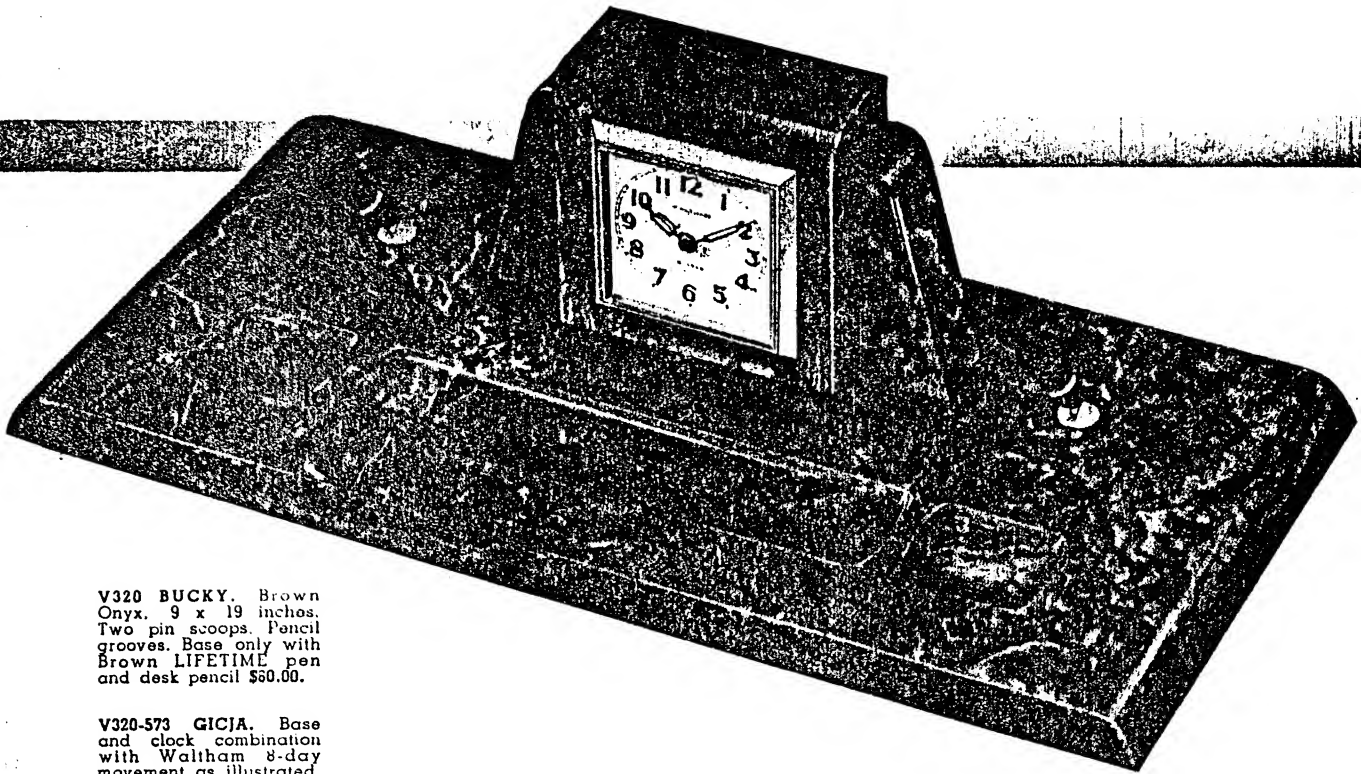

V320 BUCKY. Brown Onyx. 9 x 19 inches. Two pin scoops. Pencil grooves. Base only with Brown LIFETIME pen and desk pencil $50.00.

V320-573 GICJA. Base and clock combination with Waltham 8-day movement as illustrated. With Brown LIFETIME pen and desk pencil $100.00.

SHEAFFER'S—THE GIFT THAT IS NEVER FORGOTTEN

Everybody gives gifts, and the very essence of giving is to give the finest and to give to last, in order properly to mark a fine and lasting sentiment. The world knows that Sheaffer's gifts meet all the requirements of satisfactory giving—and are thrifter to give than the finest in ANY OTHER gift classification. Whatever the occasion, Sheaffer's is the appropriate gift.

The bases and lamps on this page are also available with AUTOGRAPH LIFETIME pens for facsimile signature engraving (see page 8) at $8.00 additional per pen.